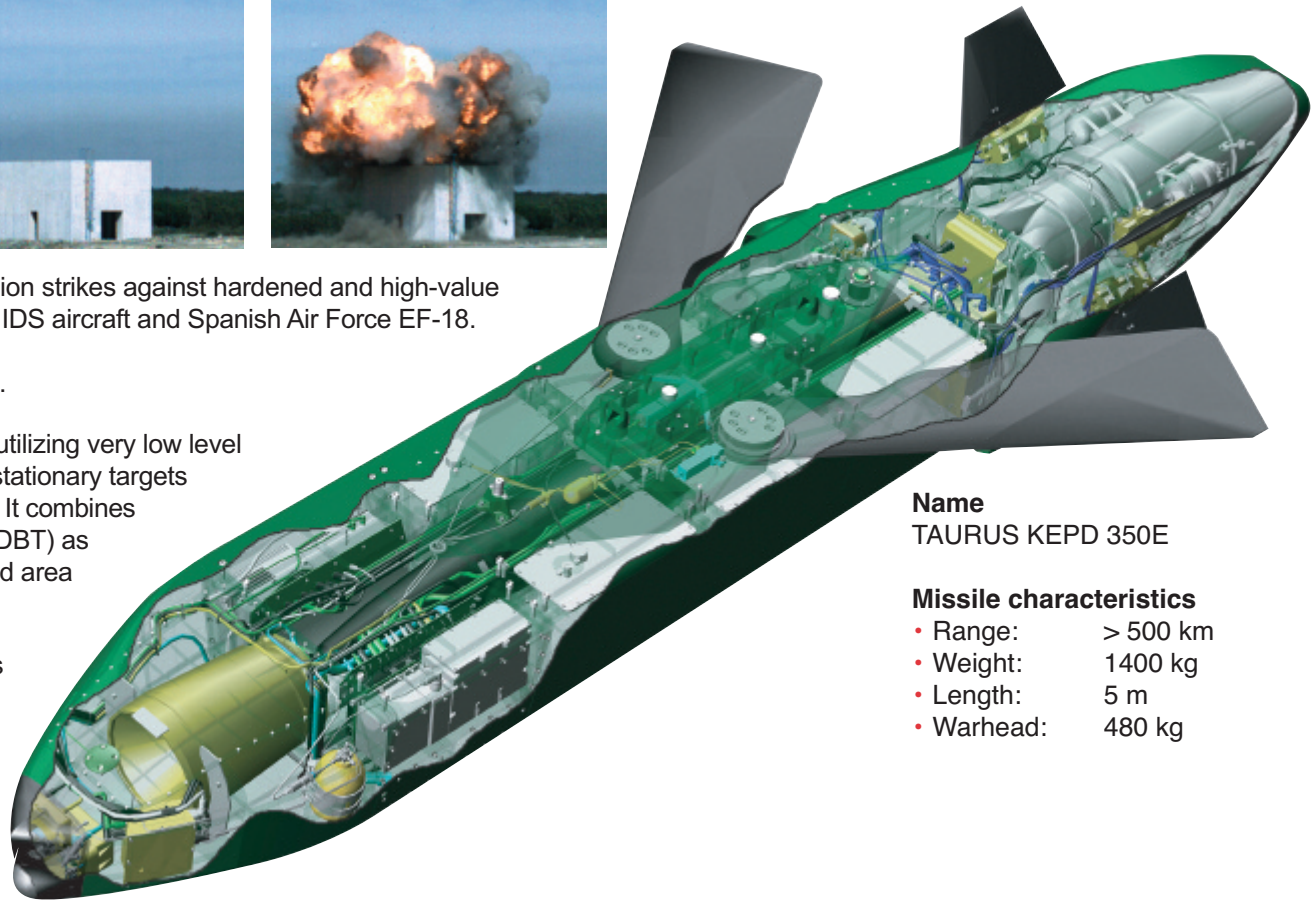

TAURUS KEPD 350E – The Modular Stand-Off Missile System

- **Extremely powerful precision strike capability**
- **Superior penetration compared to all other stand-off missiles**
- **Contains first in class, void-sensing fuze**
- **GPS independent – only stand-off missile so equipped**
- **Range greater than 500 km**
- **Highly accurate jamming resistant navigation**
- **High survivability of missile and A/C crew**
- **Modular concept for future enhancements**

A joint venture between MBDA Deutschland GmbH
and Saab Dynamics AB

- TAURUS KEPD 350E – the modular stand-off missile system for precision strikes against hardened and high-value point and area targets – is deployed on the German Air Force Tornado IDS aircraft and Spanish Air Force EF-18.
- Integration onto F-15 ongoing. Integration onto e.g. Eurofighter initiated.
- TAURUS KEPD 350E is designed to penetrate dense air defences by utilizing very low level terrain following flight and neutralizing high-value stationary and semi-stationary targets with its highly effective 480 kg dual stage warhead system MEPHISTO. It combines excellent penetration capabilities for hard and deeply buried targets (HDBT) as well as blast and fragmentation capabilities against high-value point and area targets.
- The world's only Programmable Intelligent Multi-Purpose Fuze enables detonation of the penetrator at pre-selected floors within the target structure through layer counting and void sensing technologies.
- TAURUS KEPD 350E is a product of TAURUS Systems GmbH, a joint venture between MBDA Deutschland GmbH and Saab Dynamics AB for the development, production, global marketing and sales of the TAURUS stand-off missile family for precision strike.