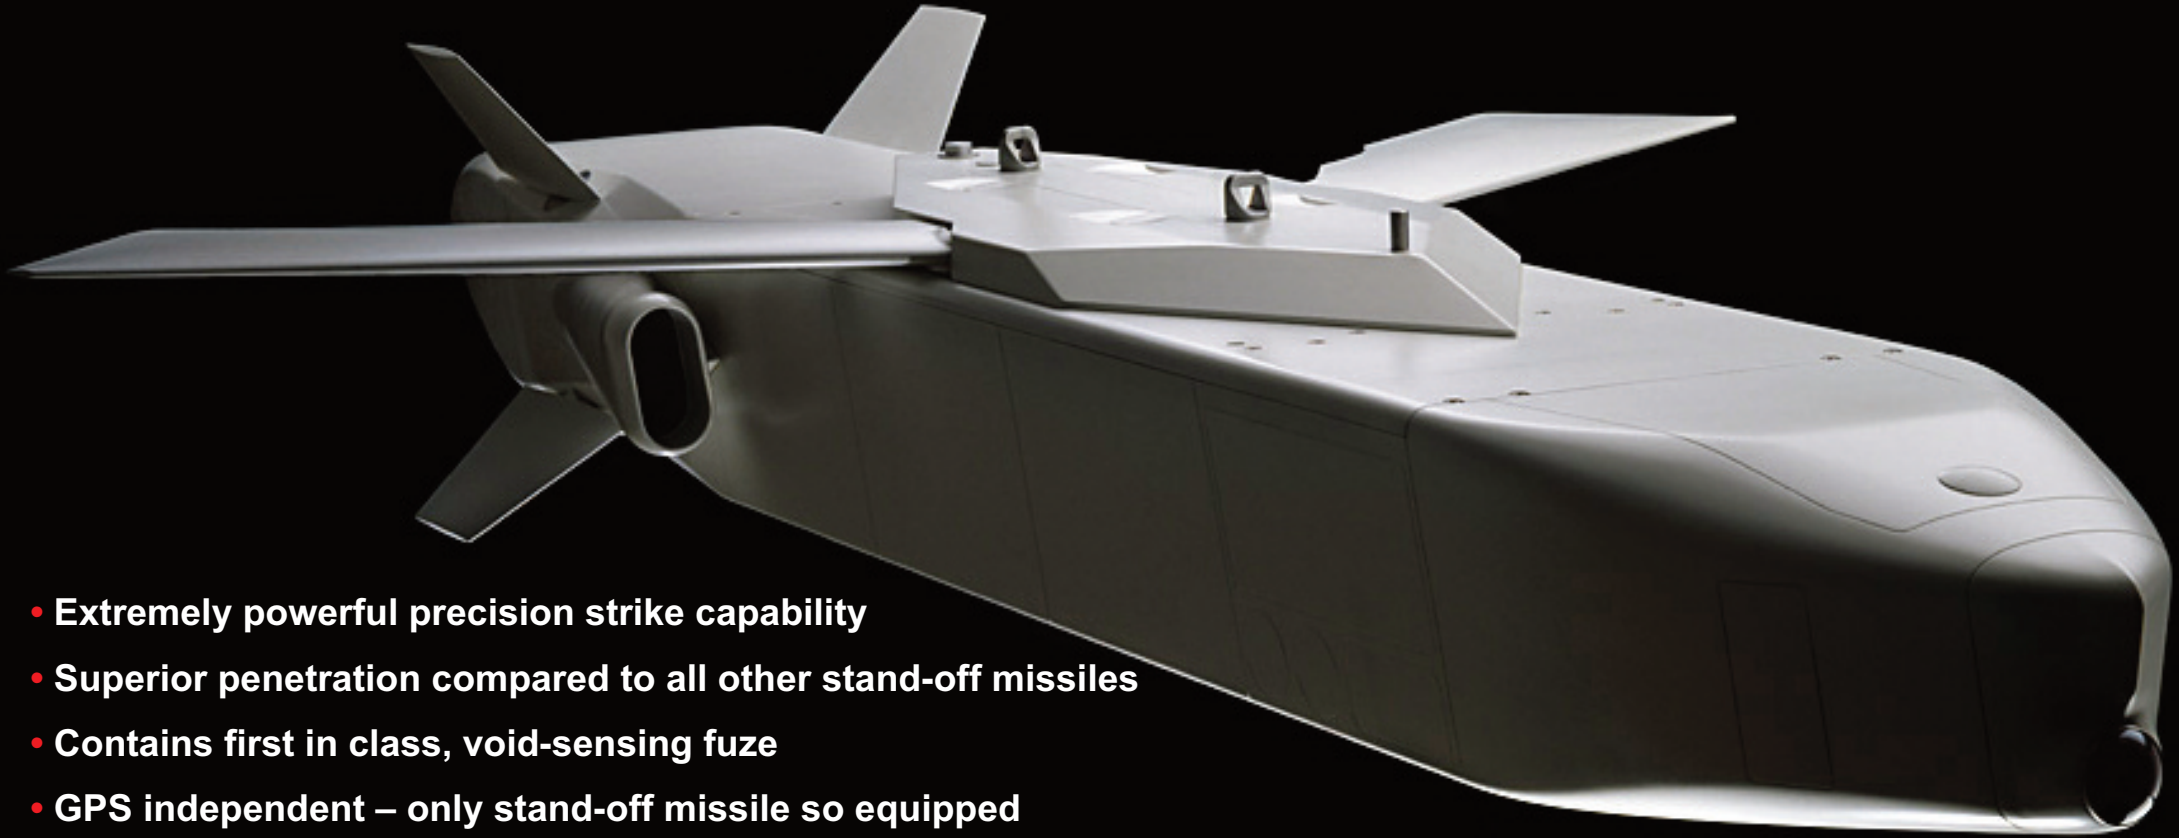

TAURUS KEPD 350E – The Modular Stand-Off Missile System

- **Extremely powerful precision strike capability**
- **Superior penetration compared to all other stand-off missiles**
- **Contains first in class, void-sensing fuze**
- **GPS independent – only stand-off missile so equipped**
- **Range greater than 500 km**
- **Highly accurate jamming resistant navigation**
- **High survivability of missile and A/C crew**
- **Modular concept for future enhancements**

A joint venture between MBDA Deutschland GmbH
and Saab Dynamics AB

- TAURUS KEPD 350E – the modular stand-off missile system for precision strikes against hardened and high-value point and area targets – is deployed on the German Air Force Tornado IDS aircraft and Spanish Air Force EF-18.
- Integration onto F-15 ongoing. Integration onto e.g. Eurofighter initiated.
- TAURUS KEPD 350E is designed to penetrate dense air defences by utilizing very low level terrain following flight and neutralizing high-value stationary and semi-stationary targets with its highly effective 480 kg dual stage warhead system MEPHISTO. It combines excellent penetration capabilities for hard and deeply buried targets (HDBT) as well as blast and fragmentation capabilities against high-value point and area targets.
- The world's only Programmable Intelligent Multi-Purpose Fuze enables detonation of the penetrator at pre-selected floors within the target structure through layer counting and void sensing technologies.
- TAURUS KEPD 350E is a product of TAURUS Systems GmbH, a joint venture between MBDA Deutschland GmbH and Saab Dynamics AB for the development, production, global marketing and sales of the TAURUS stand-off missile family for precision strike.